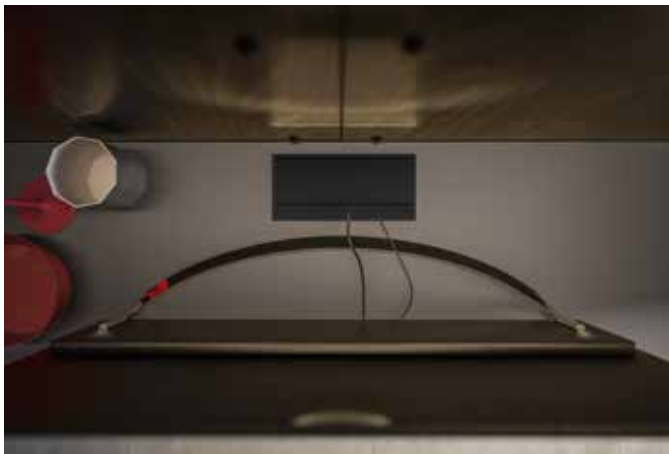

/

**Cabinet** in lacquered matt  
Bordeaux

**LIFE** occasional table  
(Please see COMPLEMENTS  
for this item)

DAY COLLECTION

Alf DaFre®

DAY COLLECTION

Alf DaFre™

DAY COLLECTION