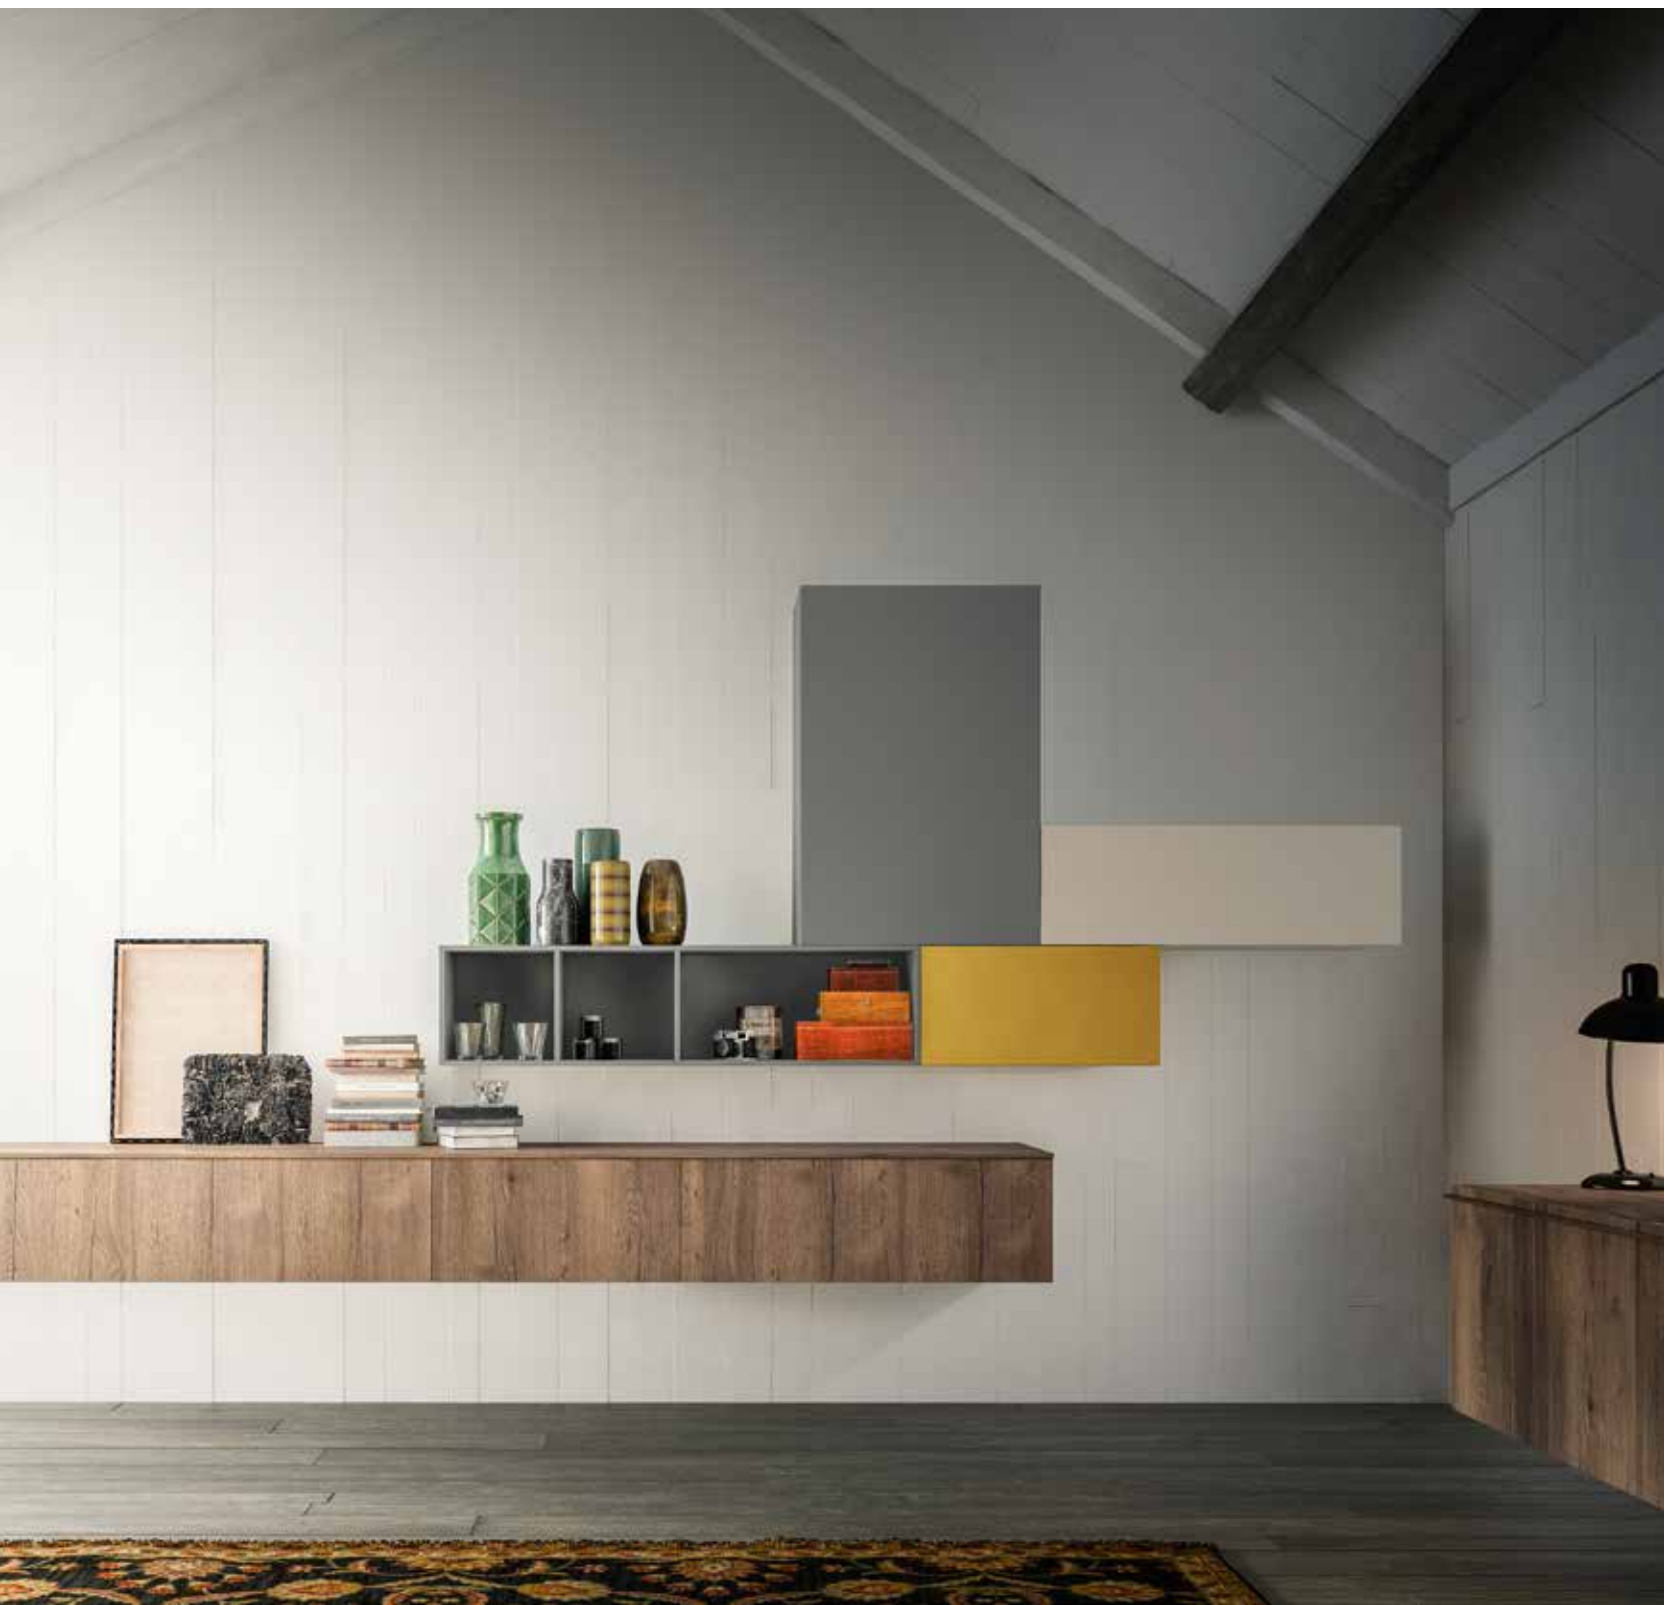

**LADIGUE** sofa  
(Please see COMPLEMENTS  
for this item)

**DAY COLLECTION**  
L416 P52,7 H205

**Panca** Rovere antico Biscotto  
**Base sospesa** Fashion wood  
 rovere Biscotto  
**Pensili** laccato opaco Origano  
**Elementi DOMINO** laccato  
 opaco Tè verde  
 /  
**Bench** in aged-look Biscotto  
 oak  
**Suspended base** in Biscotto  
 oak Fashion wood  
**Wall units** lacquered in matt  
 Origano  
**DOMINO elements** lacquered  
 in matt Tè verde